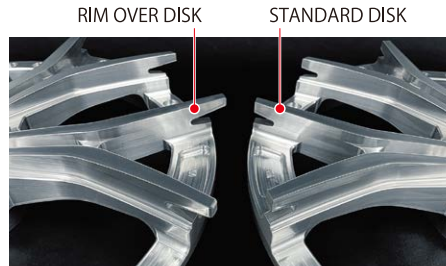

- ACCESSORIES : Center cap, Air valve (SL-06, 24inch SL-406)
- All insets correspond to TPMS.
- DISK COLOR : Please check "CUSTOMIZED SELECTION". * Rimover disk is not allowed.
- RIM COLOR (OUTER) : Please check "CUSTOMIZED SELECTION".
- RIM COLOR (INNER) : Black alumite specifications are ¥10,000 UP. • 24 inch is paint only.

P.C.D.	6-139.7
HUB	Depends on car model
VIA	800KG
NUT HOLE	φ 32
BOLT HOLE	φ 14.5
PRICE	Standard

Large P.C.D. exclusive cap (P.C.D. 130~150)
(Black Logo Ornament)

CUSTOMIZE SELECTION

PIERCE BOLT

CHROME	OPTION GOLD ¥10,000UP	OPTION CLASSICAL ¥5,000UP	OPTION TITAN HEAT ¥12,000UP