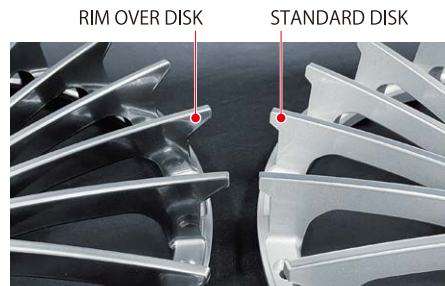

- Sizes within the   correspond to TPMS.
- ACCESSORIES FACE 1 : Center cap, Air valve (SL-407)
- FACE 2 : Screw cap, Center plate, Screw cap wrench, Air valve (SL-407)
- Penetrating nut (Excluding bolt cars)
- Adapter Wrench (Domestic NUT vehicles only)
- DISK COLOR : Please check "CUSTOMIZED SELECTION".
- RIM COLOR (OUTER) : Please check "CUSTOMIZED SELECTION".
- RIM COLOR (INNER) : Black alumite specifications are ¥8,000 UP. (21inch ¥10,000UP)
- FACE2 is ¥17,000UP

P.C.D.	5-114.3	5-108	5-112	5-115	5-120	5-120.65
HUB	φ 73	Depends on car model	φ 66.6	φ 71.6	φ 72.6	Depends on car model
VIA	690KG	680KG	705KG	650KG	690KG	605KG
NOTE	FACE 1 only					
NUT HOLE	φ 30 (FACE1/2)					
BOLT HOLE	φ 14.5					
PRICE	Standard	¥4,000UP				

CUSTOMIZE SELECTION

PIERCE BOLT

CHROME	OPTION GOLD ¥10,000UP	OPTION CLASSICAL ¥5,000UP	OPTION TITAN HEAT ¥12,000UP

FACE 1 ORNAMENT

*Please choose from the following. (No additional charge)

① BLACK LOGO	② WHITE LOGO	③ HAIRLINE	④ BLACK	⑤ RED	⑥ GOLD	⑦ BLACK (LENS TYPE)	Color Clear Ornaments ¥2,000UP

FACE 2 SCREW CAP

*GOLD CHROME is ¥3,000UP

BILLET CLEAR	BLACK ALUMITE	CHROME BASE (SBC standard)	GOLD CHROME

*Please choose from the above. (Ornaments can be selected from ① to ⑦)

CENTER CAP [Hi-type] (20Reverse/21Normal only)

*Hub clearance is +9mm. (Ornaments can be selected from ③ to ⑥).

*Tax Excluding