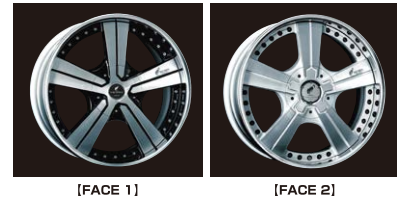

CUSTOMIZE SELECTION

POKE STICKER

OPTION SILVER

OPTION GOLD

PIERCE BOLT (ピュアスピリッツXC兼用)

CHROME

OPTION GOLD
¥11,000UP
(税抜 ¥10,000UP)

OPTION CLASSICAL
¥5,500UP
(税抜 ¥5,000UP)

OPTION TITAN HEAT
¥13,200UP
(税抜 ¥12,000UP)

DECORATION SCREW

CHROME

OPTION GOLD
¥1,100UP
(税抜 ¥1,000UP)

OPTION CLASSICAL
¥1,100UP
(税抜 ¥1,000UP)

ORNAMENT for FACE2

BLACK Ver.2
BLACK POLISH標準
HYPER CHROME標準

HAIRLINE Ver.2
SILVER POLISH標準