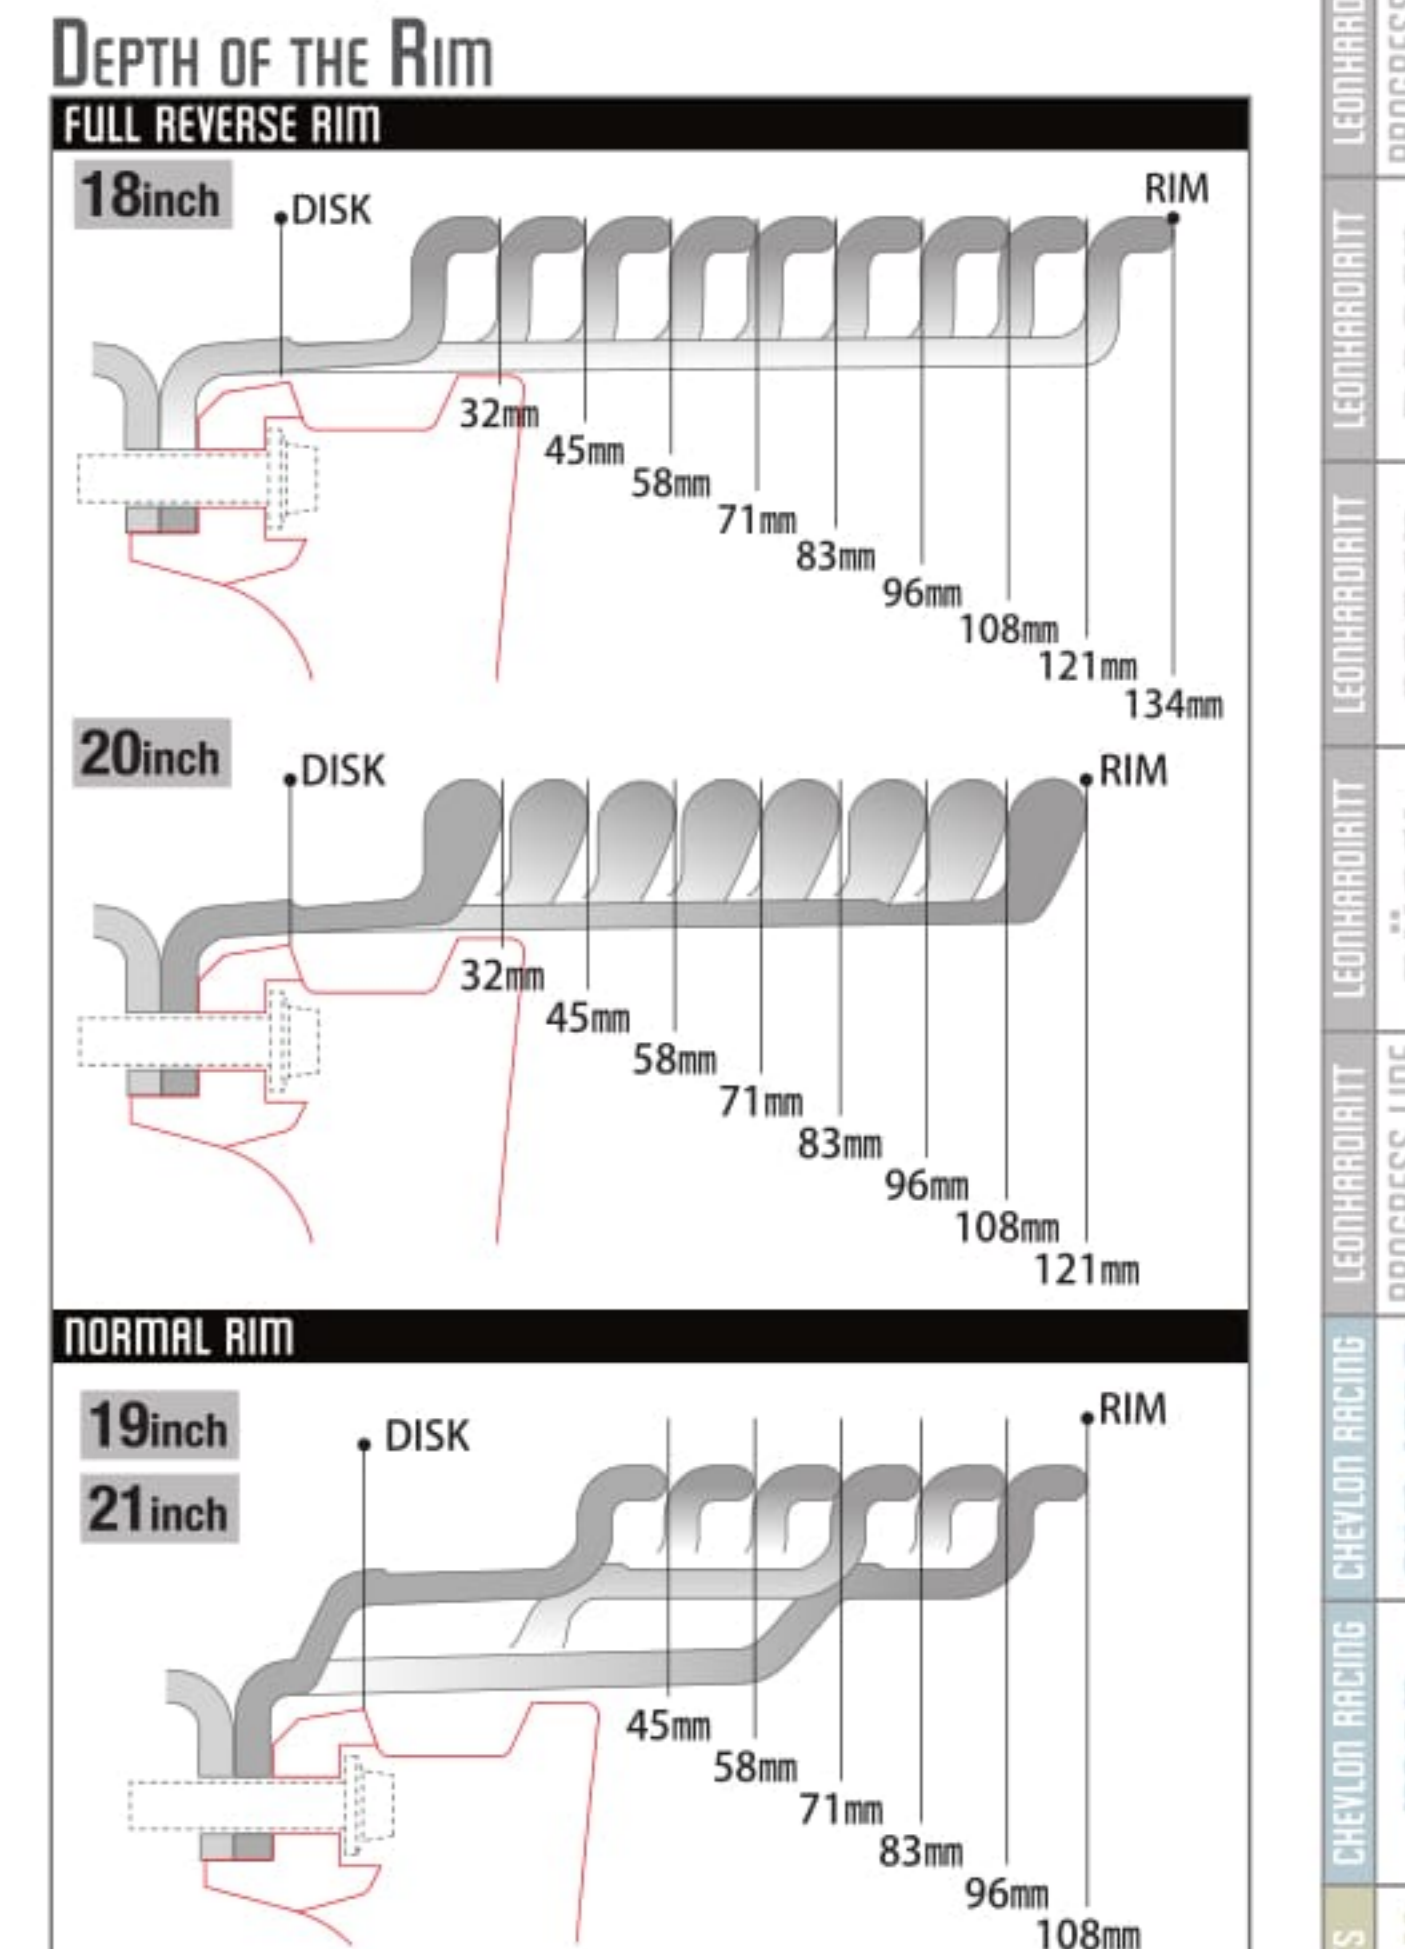

SIZE & PRICE LIST LEONHARDIRITT Geist(ガイスト)

Table with columns for wheel size, price, and compatibility with various car models. Includes sub-tables for 'FACE 1' and 'FACE 2' screw caps.

Technical notes and specifications for the wheels, including rim depth, hole positions, and compatibility with specific car models.